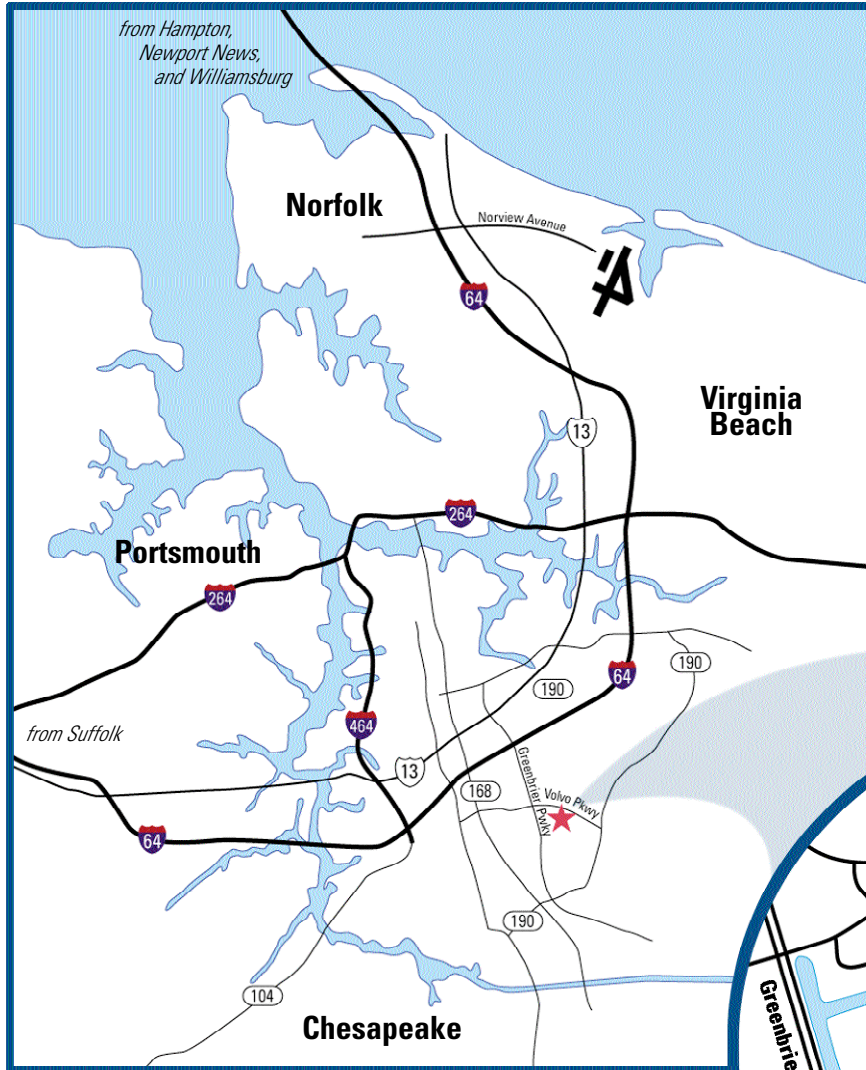

Map to Bay View Dental Lab

When arriving from Norfolk International Airport

The airport exits via Norview Avenue. Continue west on Norview to I-64. Enter I-64 East toward Virginia Beach/Chesapeake (the second entrance ramp). Take Exit 289B Greenbrier Parkway South. Once off the interstate continue on Greenbrier Parkway. Turn left onto Volvo Parkway. Rose & Womble Business Center is just after the light at Eden Way North. Bay View Dental Laboratory is located at the back of the parking lot.

When arriving on I-64

From either I-64 east or west, take Exit 289B Greenbrier Parkway South. Once off the interstate continue on Greenbrier Parkway. Turn left onto Volvo Parkway. Rose & Womble Business Center is just after the light at Eden Way North. Bay View Dental Laboratory is located at the back of the parking lot.